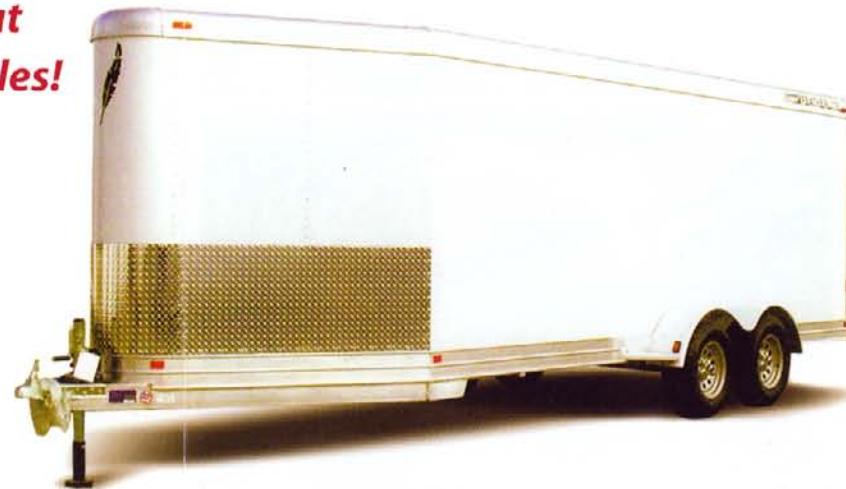

Chesapeake Truck Sales
8540 Pulaski Highway
Baltimore, MD 21237

410-682-4000

1-800-682-8185

www.chesapeaketruck.com

*Featherlite Trailers
in all shapes and sizes
for all types of needs,
are now available at
Chesapeake Truck Sales!*